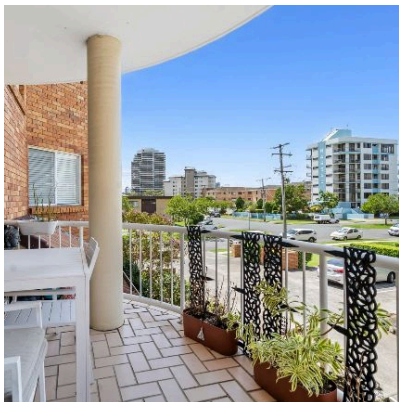

RECENT COMPARABLE SALES

2 Beds | 2 Baths | 1 Cars

7/10-12 Frances Street
Tweed Heads

Sale price \$810,000

Sale date 16 Apr 25

2 Beds | 1 Baths | 1 Cars

4/1 Endeavour Parade
Tweed Heads

Sale price \$810,000